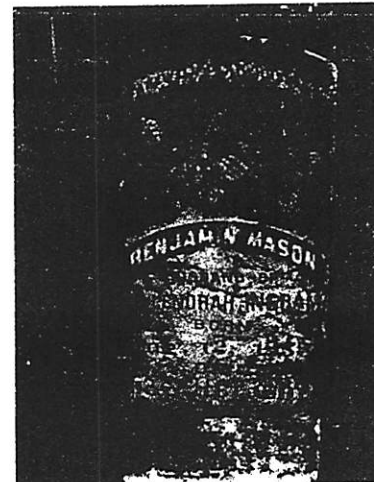

Created by: [Joy Favors](#)
Record added: Oct 28, 2011
Find A Grave Memorial# 79467368

Added by: [Joy Favors](#)

Added by: [Joy Favors](#)

FIND A GRAVE

Actions

- [Begin New Search](#)
- [Refine Last Search](#)
- [Cemetery Lookup](#)
- [Add Burial Records](#)
- [Help with Find A Grave](#)