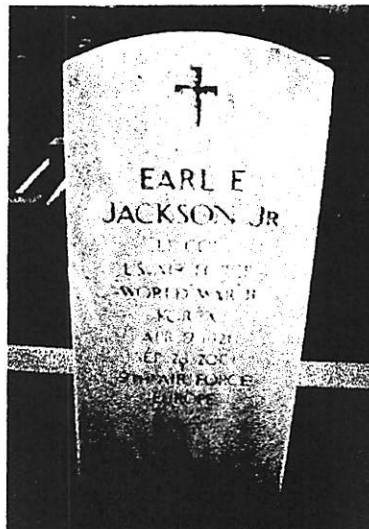

After graduation from Christ School in Arden, NC, he attended Florence State Teachers College and Auburn University. He was commissioned a 2nd Lieutenant in the Army Air Corps in February of 1943.

On April 11, 1943, he married Frances Josephine Moore of Florence, Ala. Mr. Jackson served in World War II and the Korean War. During World War II, he served as pilot in the 9th Air Force, flying 110 missions in the P47 "Thunderbolt" dive bomber over Belgium, France and Germany. He was shot down behind enemy lines but was successful in returning to the Allied lines without capture.

Mr. Jackson was the recipient of the Distinguished Flying Cross, the Bronze Star, the Air Medal with one silver and three bronze oak leaf clusters and eight additional campaign medals.

He was a graduate and instructor of Command and Staff School and also Group Commander of Squadron Officers School at Maxwell AFB, Montgomery, Ala. He attained the status of Command Pilot, and his last assignment before retirement in 1962 was base Comptroller of Orlando AFB, Orlando, FL.

After retiring from the Air Force, he returned to Montgomery, Ala., and worked at the accounting firm of Jackson, Thornton and Company. In 1967, hhe joined Alga Foods Company as vice president of finance, until his retirement in 1982.

Added by: [Dennis Yerbey](#)

[Add a photo for this person](#)

[Request A Photo](#)

Photos may be scaled. Click on image for full size.

- Ann
Added: Sep. 11, 2010

[Leave flowers and a note](#)