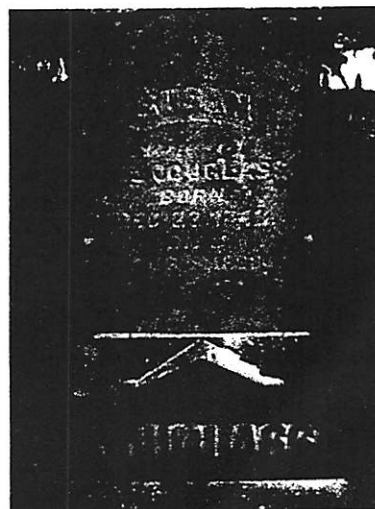

Spouse: William L Douglass (1836 - 1907)*

Children:

- Naomi Douglass (1867 - 1868)*
- Minnie Douglass Taylor (1874 - 1913)*
- Infant Daughter Douglass (1879 - 1879)*

*Calculated relationship

Burial:

[Douglass Cemetery](#)
Lauderdale County
Alabama, USA

Created by: [Ross & Gayle Smith](#)
Record added: Dec 15, 2009
Find A Grave Memorial# 45484742

SAD DEATH.

Mrs. W. L. Douglass Suddenly Passes Away.

Mrs. Wm. L. Douglass of Centre Star died suddenly in a carriage on Tuesday afternoon last, while coming from the L. and N. depot up town to stop with relatives. In company with her husband, W. L. Douglass, Esq., one of the leading citizens of Centre Star, she had gone last Saturday to Nashville to undergo special surgical treatment. They were assured by the doctors that the case was beyond the power of surgery to relieve and that she was in a critical condition. They came from Nashville Tuesday, and, as stated above, in coming up town from the depot, she suddenly expired. The sad cortege was taken to the home of Mr. John Anderson, and thence, on Wednesday, the body was taken to Centre Star and interred in the family cemetery. Mrs. Douglass was a daughter of the late Abram Douglass of Mississippi, and was a most excellent lady, whose departure will be sincerely mourned by a large circle of friends. Her husband and seven children survive her, and to them the sympathies of many friends are extended.

Added by: [Wanda Quinn Bradford](#)

Added by: [Ross & Gayle Smith](#)