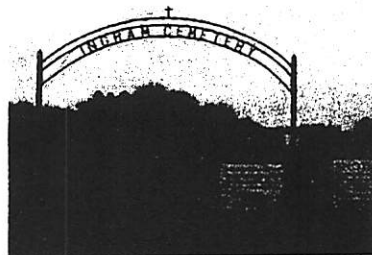

Cemetery Photo
Added by: [William Anthony Watkins](#)

[Add a photo for this person](#)
[Request A Photo](#)

Photos may be scaled.
Click on image for full size.

[Leave flowers and a note](#)

Advertisement