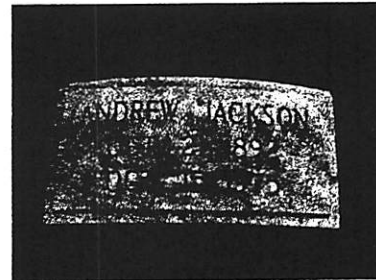

FIND A GRAVE

Actions

- [Begin New Search](#)
- [Refine Last Search](#)
- [Cemetery Lookup](#)
- [Add Burial Records](#)
- [Help with Find A Grave](#)

Find all Jacksons in:

- [Florence Cemetery](#)
- [Florence](#)
- [Lauderdale County](#)
- [Alabama](#)
- [Find A Grave](#)

Top Contributors

- [Success Stories](#)
- [Discussion Forums](#)
- [Find A Grave Store](#)

Log In

Advertisement

AT&T Digital Life

Professionally monitored home security and automation.

Sign up today and pay

$0

Upfront Fees on Smart Security

Learn more

MOBILIZING YOUR WORLD

Kirk always wanted a pool, just not in his car

MEMBERSHIP INSURANCE TRAVEL AUTOMOTIVE

Andrew Jackson JR.

Memorial Photos Flowers

Share Edit

[Learn about upgrading this memorial...](#)

Birth: Oct. 21, 1892
Death: Oct. 15, 1975

Burial:
[Florence Cemetery](#)
Florence
Lauderdale County
Alabama, USA

Created by: [Scrappy](#)
Record added: Jun 25, 2009
Find A Grave Memorial# 38738597

Added by: [Scrappy](#)

Add a photo for this person

Request A Photo

Photos may be scaled. Click on image for full size.

Leave flowers and a note

Advertisement

Vital Records Found For Andrew Jackson in Alabama

43 Death Certificates found for Andrew Jackson

7 Marriage Certificates found for Andrew Jackson

1,155 Birth Certificates found for Andrew Jackson

189 Divorce Certificates found for Andrew Jackson

1,394 Vital Records for Andrew Jackson

Sponsored by Archives

[Privacy Statement](#) and [Terms of Service](#)