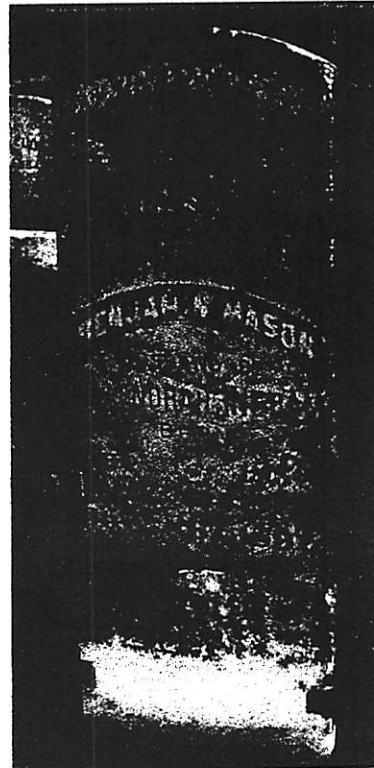

Created by: [Joy Favors](#)
Record added: Oct 28, 2011
Find A Grave Memorial# 79467368

Added by: [Joy Favors](#)

Added by: [Joy Favors](#)

FIND A GRAVE

Actions

- [Begin New Search](#)
- [Refine Last Search](#)
- [Cemetery Lookup](#)
- [Add Burial Records](#)
- [Help with Find A Grave](#)